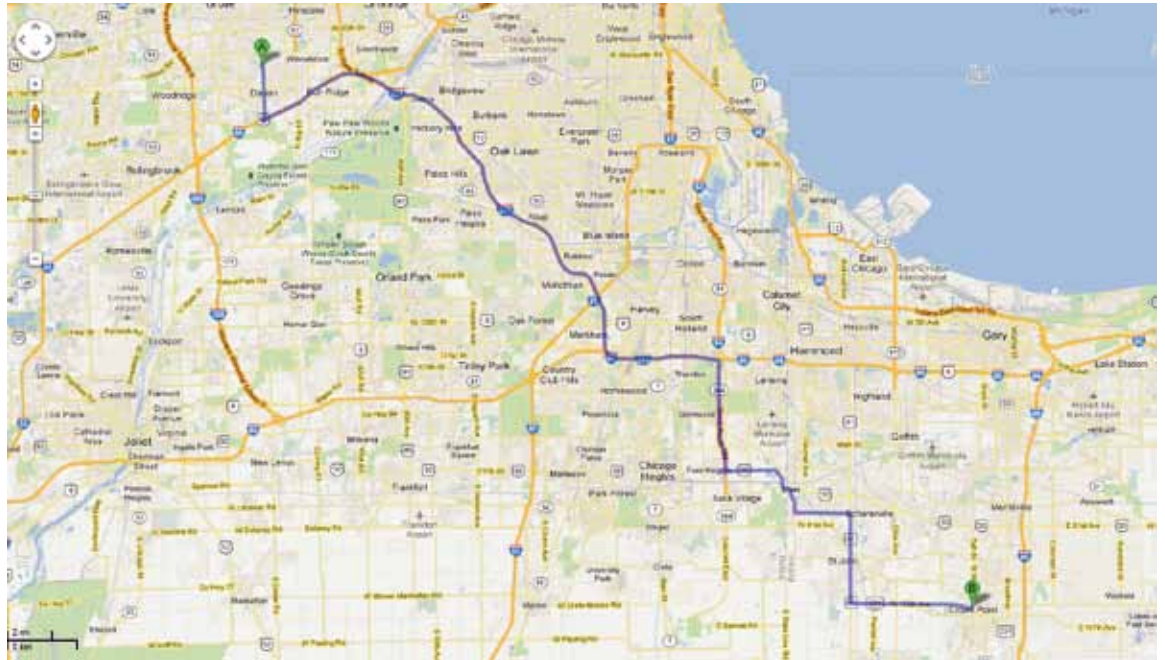

DRIVING DIRECTIONS

130 N. West Street Crown Point, Indiana 46307

NuVant Systems Inc.

Chicago O'Hare Airport to NuVant Systems Inc.

O'Hare Exit Airport

- LEFT onto Arrivals.
- Stay (North-East) on Terminal Return/Airport Exit.
- RIGHT onto Ramp 0.3 mi
- Merge onto I-190 (East) 2.7 mi
- Merge onto I-294 S via EXIT 1D toward Indiana (Portions toll) 1.4 mi
- I-294 S becomes I-80 E/I-94 E (Crossing into Indiana) 12.8 mi
- Merge onto I-65 S via EXIT 11 toward Indianapolis 10.2 mi
- Take the 109th Ave. exit, EXIT 249 0.5 mi
- Turn right onto E. 109th Ave. 0.7 mi
- E. 109th Ave. becomes E. North St 1.6 mi
- Turn left onto N. West St. 0.09 mi
- 130 N. WEST ST. is on the left.