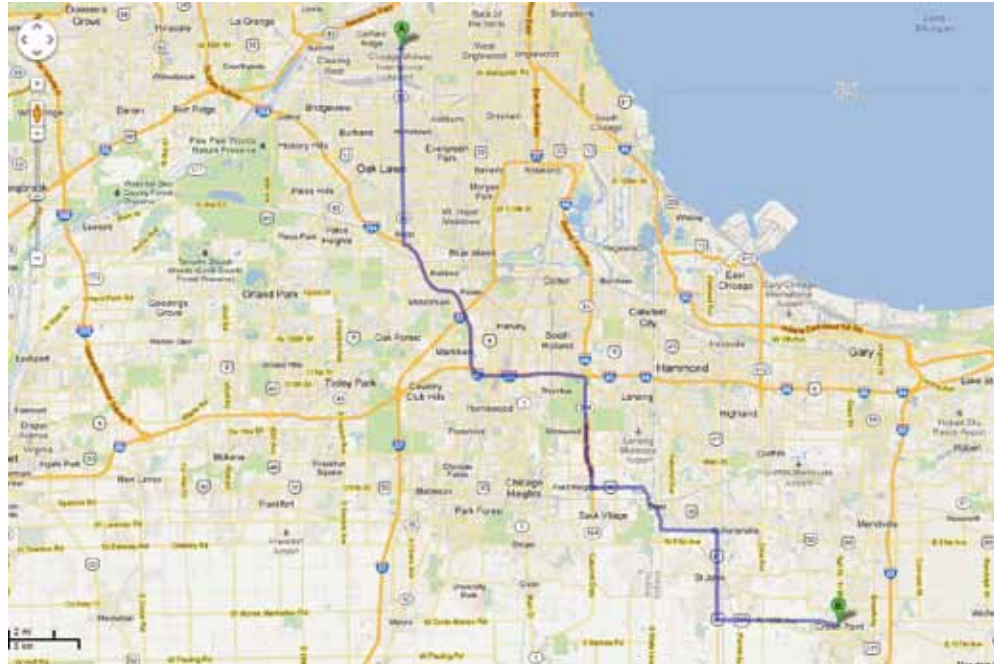

DRIVING DIRECTIONS

130 N. West Street Crown Point, Indiana 46307

Chicago O'Hare Airport to NuVant Systems Inc.

Midway

Exit Airport

- Turn LEFT on South Cicero Ave. 8.7 mi.
- Turn LEFT on West 127th St./IL-83 0.3 mi.
- Turn RIGHT onto I-294 S towards Indiana (portions toll) 12.9 mi.
- I-294 S becomes I-80 E/I-94 E (Crossing into Indiana) 12.8 mi
- Merge onto I-65 S via EXIT 11 toward Indianapolis 10.2 mi
- Take the 109th Ave. exit, EXIT 249 0.5 mi
- Turn right onto E. 109th Ave. 0.7 mi
- E. 109th Ave. becomes E. North St 1.6 mi
- Turn left onto N. West St. 0.09 mi
- 130 N. WEST ST. is on the left.

contact information

**130 N. West Street
Crown Point, Indiana 46307**

US/Canada:

Toll free: (866) 894-7337

Phone: (219) 644-3231

Email: info@nuvant.com